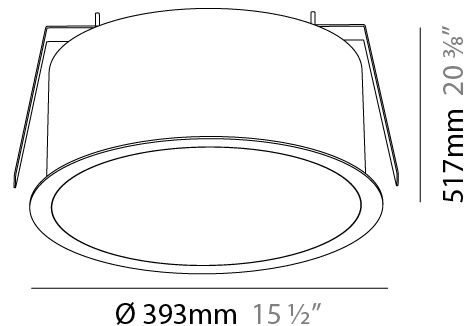

GENERAL

Series: Sign
Brand: Prolicht
Division: Architectural
Mounting Type: Recessed
Mounting Location: Ceiling
Subcategory: Ambient

PHYSICAL

Shape: Round
Diameter (mm): 393
Diameter (in): 15 1/2
Height (mm): 175
Height (in): 6 7/8
Ceiling Thickness (mm): 10 / 12.5 / 15 / 25 / 30
Ceiling Thickness (in): 3/8 or 1/2 or 9/16 or 1 or 1 3/16
Min. Recessing Depth (mm): 175
Min. Recessing Depth (in): 6 7/8
Light Distribution: Direct
Weight (kg): 4.327
Weight (lbs): 9.539
Diffuser: PMMA - Opal or Micro-Prism
Fixture Finish: SSR / BKV / CWI / CRY / HAB / UFT / ITA / RUA / FTG / MYG / LOD / PUS / FRO / FUP / KIA / POP / BLS / SPG / MEY / GOH / GUM / CHC / COM / ABZ / JAG / OBR / MOS / ROR
Fixture Material: Extruded Aluminum / Steel
Cut-out Measurements: 380mm / 14 15/16"

ELECTRICAL

Lamp Type: LED (Zhaga Standard)
Input Wattage (W): 25.3 / 22 (4000K)
Total Output Wattage (W): 23 / 20 (4000K)
Dimming: Tri-Mode (Non-Dimming and Phase Dimming (120Vac only) and 0-10V Dimming)
Driver Included: Yes
Driver Location: Integrated
Driver Type: Constant Current - Universal
Driver Class: Class 2
Input Voltage (V): 120 - 277
Constant Current (MA): 700

LED

Color Temperature (°K): 3000 / 4000
Max. Delivered Lumen (lm): 2110 / 2068 / 1930
CRI: >80 CRI
Efficiency (%): 68
Lamp Life (hrs): 50000

OPTICAL

RATINGS AND CERTIFICATIONS

Certified By: Certified for North American Standards
IP rating: IP20