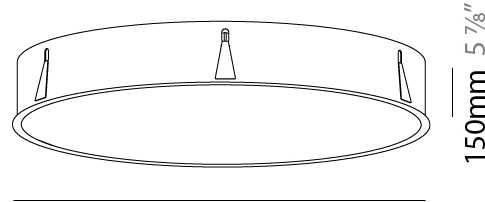

GENERAL

Series: Sign
Brand: Prolicht
Division: Architectural
Mounting Type: Recessed
Mounting Location: Ceiling
Subcategory: Ambient

PHYSICAL

Shape: Round
Diameter (mm): 970
Diameter (in): 38 ³/₁₆
Height (mm): 150
Height (in): 5 ⁷/₈
Ceiling Thickness (mm): 10 / 12 / 15 / 25
Ceiling Thickness (in): 3/8 or 1/2 or 9/16 or 1
Min. Recessing Depth (mm): 160
Min. Recessing Depth (in): 6 ⁵/₁₆
Light Distribution: Direct
Weight (kg): 16.545
Weight (lbs): 36.475
Diffuser: [PMMA - Opal or Micro-Prism](#)
Fixture Finish: [SSR / BKV / CWI / CRY / HAB / UFT / ITA / RUA / FTG / MYG / LOD / PUS / FRO / FUP / KIA / POP / BLS / SPG / MEY / GOH / GUM / CHC / COM / ABZ / JAG / OBR / MOS / ROR](#)
Fixture Material: Extruded Aluminum / Steel
Cut-out Measurements: 958mm / 37 11/16"

ELECTRICAL

Lamp Type: LED (Zhaga Standard)
Input Wattage (W): 129.8
Total Output Wattage (W): 111
Dimming: [Tri-Mode (Non-Dimming and Phase Dimming (120Vac only) and 0-10V Dimming)](#)
Driver Included: Yes
Driver Location: Integrated
Driver Type: Constant Current - Universal
Driver Class: Class 2
Input Voltage (V): 120 - 277
Constant Current (MA): 500

LED

[Color Temperature (°K): 3000 / 4000](#)
Max. Delivered Lumen (lm): 11450 / 12319 / 12570
CRI: >80 CRI
Lamp Life (hrs): 50000

OPTICAL

RATINGS AND CERTIFICATIONS

Certified By: Certified for North American Standards
IP rating: IP20

Ø 970mm 38 ³/₁₆"

150mm 5 ⁷/₈"

958mm
37 ¹¹/₁₆"

160mm
6 ⁵/₁₆"

10 - 25mm
³/₈" - 1"