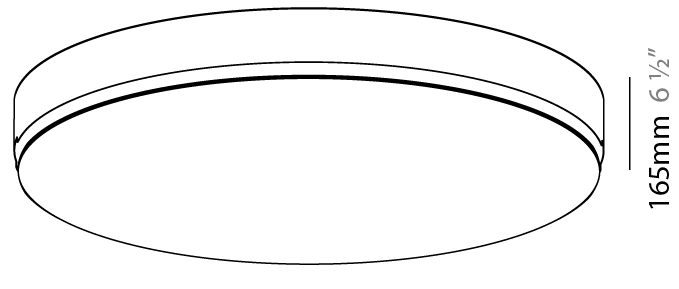

GENERAL

Series: Sign
Brand: Prolicht
Division: Architectural
Mounting Type: Trimless
Mounting Location: Ceiling
Subcategory: Ambient

PHYSICAL

Shape: Round
Diameter (mm): 630
Diameter (in): 24 13/16
Height (mm): 165
Height (in): 6 1/2
Light Distribution: Direct
Weight (kg): 8.3
Weight (lbs): 18.298
Diffuser: PMMA - Opal
Fixture Material: Extruded Aluminum / Steel
Cut-out Measurements: 655mm / 25 13/16"
Upon Request: Unique Sizes Unique Ceiling Thickness Unique Mounting Depth Spot Inserts

ELECTRICAL

Lamp Type: LED (Zhaga Standard)
Input Wattage (W): 66.5
Total Output Wattage (W): 57
Dimming: [Tri-Mode (Non-Dimming and Phase Dimming (120Vac only) and 0-10V Dimming)](#)
Driver Included: Yes
Driver Location: Integrated
Driver Type: Constant Current - Universal
Driver Class: Class 2
Input Voltage (V): 120 - 277
Constant Current (MA): 500

LED

[Color Temperature (°K): 2700 / 3000 / 3500 / 4000](#)
Max. Delivered Lumen (lm): 5535 / 6194 / 6358 / 6594
Nominal Lumen (lm): 7410 / 8292 / 8512 / 8828
CRI: >80 CRI
Efficiency (%): 65% (5mm Perspex)|74%
Lamp Life (hrs): 50000
Upon Request: RGB-W Tunable White Special Color Temperature CRI90

OPTICAL

RATINGS AND CERTIFICATIONS

Certified By: Certified for North American Standards
IP rating: IP20

Ø 630mm 24 13/16"

165mm 6 1/2"