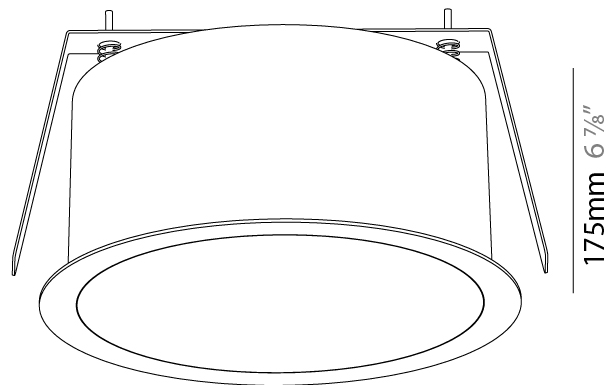

GENERAL

Series: Sign
Brand: Prolicht
Division: Architectural
Mounting Type: Recessed
Mounting Location: Ceiling
Subcategory: Ambient

PHYSICAL

Shape: Round
Diameter (mm): 313
Diameter (in): 12 5/16
Height (mm): 175
Height (in): 6 7/8
Ceiling Thickness (mm): 10 / 12.5 / 15 / 25 / 30
Ceiling Thickness (in): 3/8 or 1/2 or 9/16 or 1 or 1 3/16
Min. Recessing Depth (mm): 175
Min. Recessing Depth (in): 6 7/8
Light Distribution: Direct
Weight (kg): 3.229
Weight (lbs): 7.12
Diffuser: PMMA - Opal or Micro-Prism
Fixture Finish: SSR / BKV / CWI / CRY / HAB / UFT / ITA / RUA / FTG / MYG / LOD / PUS / FRO / FUP / KIA / POP / BLS / SPG / MEY / GOH / GUM / CHC / COM / ABZ / JAG / OBR / MOS / ROR
Fixture Material: Extruded Aluminum / Steel
Cut-out Measurements: 300mm / 11 13/16"

ELECTRICAL

Lamp Type: LED (Zhaga Standard)
Input Wattage (W): 16.5
Total Output Wattage (W): 12.75
Dimming: Tri-Mode (Non-Dimming and Phase Dimming (120Vac only) and 0-10V Dimming)
Driver Included: Yes
Driver Location: Integrated
Driver Type: Constant Current - Universal
Driver Class: Class 2
Input Voltage (V): 120 - 277
Constant Current (MA): 500

LED

Color Temperature (°K): 3000 / 4000
Max. Delivered Lumen (lm): 1230 / 1264 / 1290
CRI: >80 CRI
Lamp Life (hrs): 50000

OPTICAL

RATINGS AND CERTIFICATIONS

Certified By: Certified for North American Standards
IP rating: IP20

Ø 313mm 12 5/16"